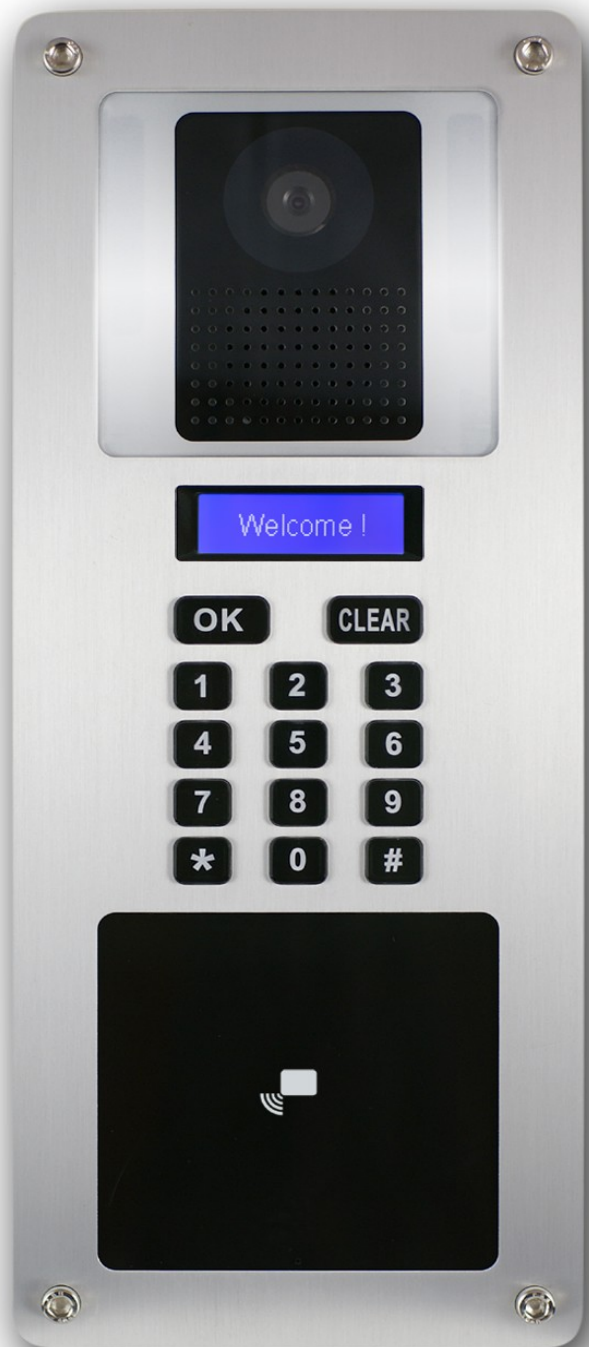

IP based Community Video Door Phone

This IP Video Door Phone is a High Performance IP based Video Doorphone for large buildings or community dwellings. With advanced SIP technologies this device not only works as an intercom system but is also able to connect to telephone services, it also offers optional IC/ID security card reader integration.

The Community Video Door Phone is very versatile, it can work with IPBX servers to communicate with various IP devices like Home Automation Panels, Desktop Video Phones, WiFi Video Phones etc.

Key Features :

- Video calls to IP Indoor Phone / Panel
- Visitor Picture record
- SIP 2.0 (RFC 3261) Compliant
- Release Lock by user code
- Swipe ID / IC Card to release lock
- Numeric Keypad and Door bell.
- Vandal resistant steel housing.

Video Features

Built in VGA CMOS camera
F2.0/4 pieces glass lens
H.263 Video codec's
Streaming video at CIF (352x
288) Resolution up to 30
Frame per second.
Audio/ Video Synchronization
Adaptive Jitter Buffer
AWB (Auto White Balance)
AE (Auto Exposure)