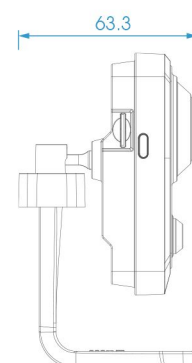

SUPPORTED BROWSERS

Firefox

IE

Chrome

Safari

DIMENSIONS (mm)

	Model	MS-C2191-PWA (1.3MP)	MS-C3596-PWA (3.0MP)	
Camera	Image Sensor	Progressive Scan CMOS		
	Min. Illumination	Color: 0.01Lux@F1.2 B/W: 0Lux with IR on	Color: 0.07Lux@F1.2 B/W: 0Lux with IR on	
	WDR	WDR		
	Lens	3.6mm/6mm @F1.6		
	Mount	M12		
	Field of View	H76.8°(3.6mm)	H72°(3.6mm)	
	Shutter Time	1/100000s~1/5s		
	IR Distance	Up to 10m		
	Day&Night	ICR Filter Auto Switch		
Video	Max Image Resolution	1280×960	2048×1536	
	Frame Rate	30fps(1280×960), 30fps(1280×720), 30fps (704 × 576)	20fps(2048×1536), 30fps(1920×1080), 30fps(1600×1200), 30fps(1280×960), 30fps(1280×720), 30fps (704 × 576)	
	Video Compression	H.264/ MJPEG		
	Video Bit Rate	16Kbps~16Mbps (CBR/VBR adjustable)		
	Image Setting	Brightness/Contrast /Saturation/Sharpness		
	Network	Ethernet	1 RJ45 10M/100M Ethernet port	
Network Storage		NAS(Support NFS, SMB/CIFS)		
Protocol		TCP/IP, UDP, RTP, RTSP, RTCP, HTTP, HTTPS, DNS, DDNS, DHCP, FTP, NTP, SMTP, SNMP, UPnP, SIP, Wi-Fi, IPv6, PPPoE, VLAN		
Wi-Fi	Wireless Standards	IEEE802.11b, 802.11g, 802.11n Draft		
	Frequency Range	2.4 GHz ~ 2.4835 GHz		
	Channel Bandwidth	20/40MHz Support		
	Security	64/128-bit WEP, WPA/WPA2, WPA-PSK/WPA2-PSK, WPS		
	Transmission Rate	11b: 11Mbps, 11g: 54Mbps, 11n: up to 150Mbps		
Audio	Audio Streaming	Built-in Microphone and Speaker		
	Audio Compression	G.711/AAC		
System	Alarm I/O	1/1		
	Storage	Support Micro SD/SDHC/SDXC Local Storage, up to 64G		
	Advanced Function	Motion Detection, Privacy Masking, Backlight Compensation, 3D-DNR, ROI		
	SIP/VoIP Support	Yes, Voice & Video-over-IP		
	Event Trigger	Motion Detection, Network Disconnection, Audio Trigger, External Alarm Input etc.		
	Event Action	FTP upload/ SMTP upload/ SD card record/ SIP Phone/ Play Audio/ External output		
	System Compatibility	ONVIF Profile S		
General	Working Temperature	-30°C ~ 60°C		
	Working Humidity	0~90%(non-condensing)		
	Power Supply	PoE/ DC12V±10%		
	Power Consumption	3W MAX	3.5W MAX	
		5.5W MAX (with IR on)	6W MAX (with IR on)	
	Weight	115g		
	Dimensions	60.8mm×63.3mm×111.7mm		
Warranty	2 years			