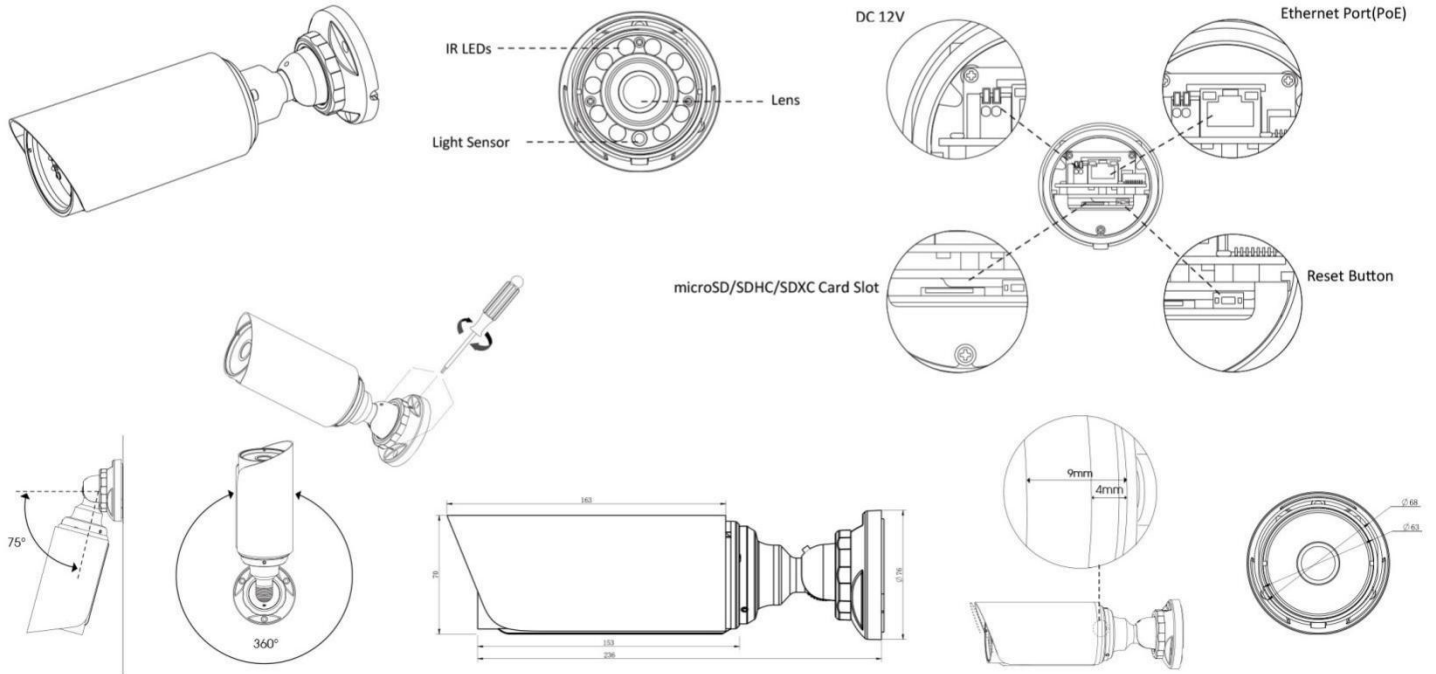

H.265 Remote Focus&Zoom Mini Bullet Network Camera

Structure Diagrams

Units: mm

Accessories Support

A01 Pole mount with stainless steel straps
Weight: 720g
Dimensions: 170*51.5*152.6mm

A01-N Pole mount with stainless steel straps
Weight: 730g
Dimensions: 170*51.5*152.6mm

A02 Corner bracket
Weight: 540g
Dimensions: 170*23.2*205.3mm

A03 Corner bracket
Weight: 900g
Dimensions: 170*152.6*76.3mm

A63 Junction Box
Weight: 620g
Dimensions: 134*127*40

Naming Convention

Milesight Technology Co.,Ltd. | www.milesight.com